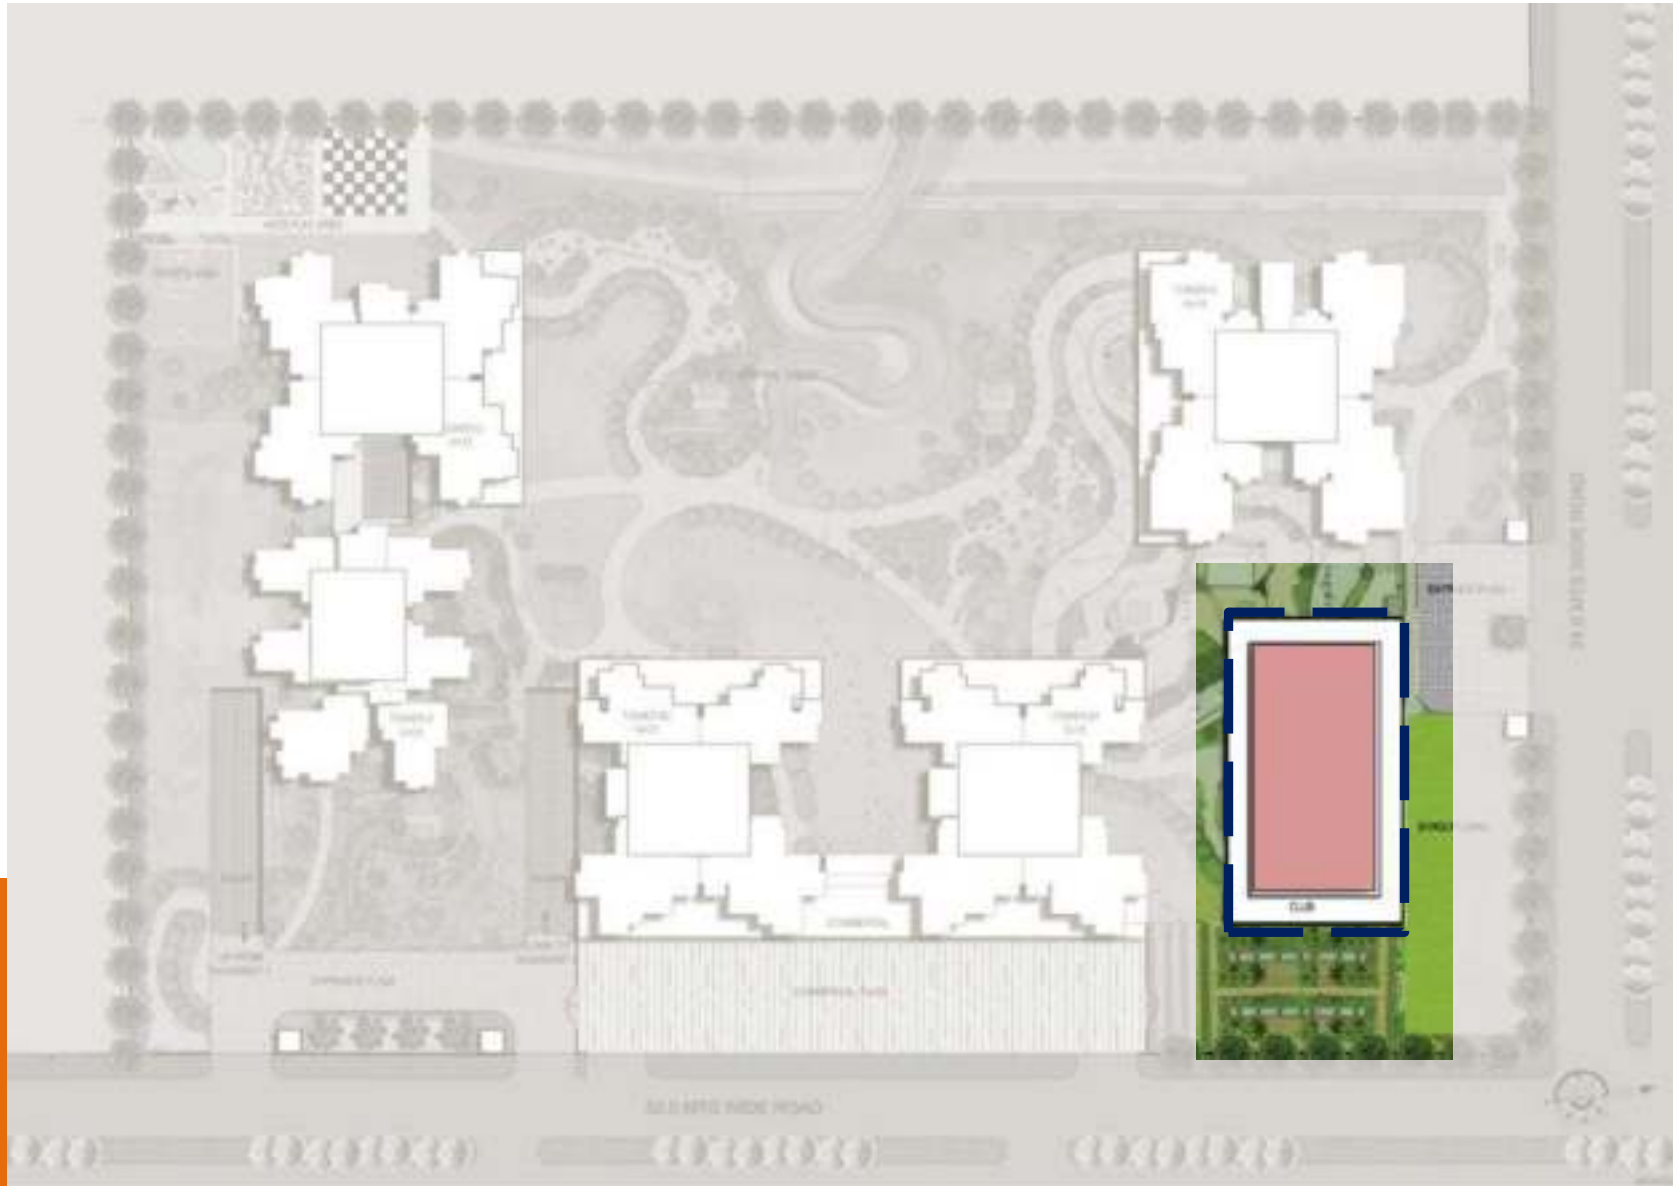

4 BHK

4 BHK

TOWER 'A'

UNIT PLAN

4BHK+ 4T+ UTILITY =
2400SQ.FT

PARTICULAR	SQFT
BUILT UP AREA	1875.15
FAR AREA	1749
BALCONY AREA	331.87

TOWER 'B'

TOWER 'B'

3 BHK Small

3 BHK Small

3 BHK+ utility

3 BHK+ utility

TOWER 'B'

UNIT PLAN

3BHK+3T (SMALL) - 1678 SQ.FT

PARTICULAR	SQFT
BUILT UP AREA	1310.80
FAR AREA	1273
BALCONY AREA	241.21

TOWER 'B'

UNIT PLAN

3BHK+3T+UTILITY - 1958 SQ.FT &

PARTICULAR	SQFT
BUILT UP AREA	1530.07
FAR AREA	1465
BALCONY AREA	268.97

CLUB

VIEWS

An aerial photograph of a city, likely New York City, taken during sunset or sunrise. The sky is a deep orange, and the city buildings are silhouetted against the light. A large, dark circular overlay is centered on the image, containing the text "Thank you" in white. The overlay has a dashed white border. In the top right and bottom left corners, there are decorative elements consisting of two parallel diagonal lines.