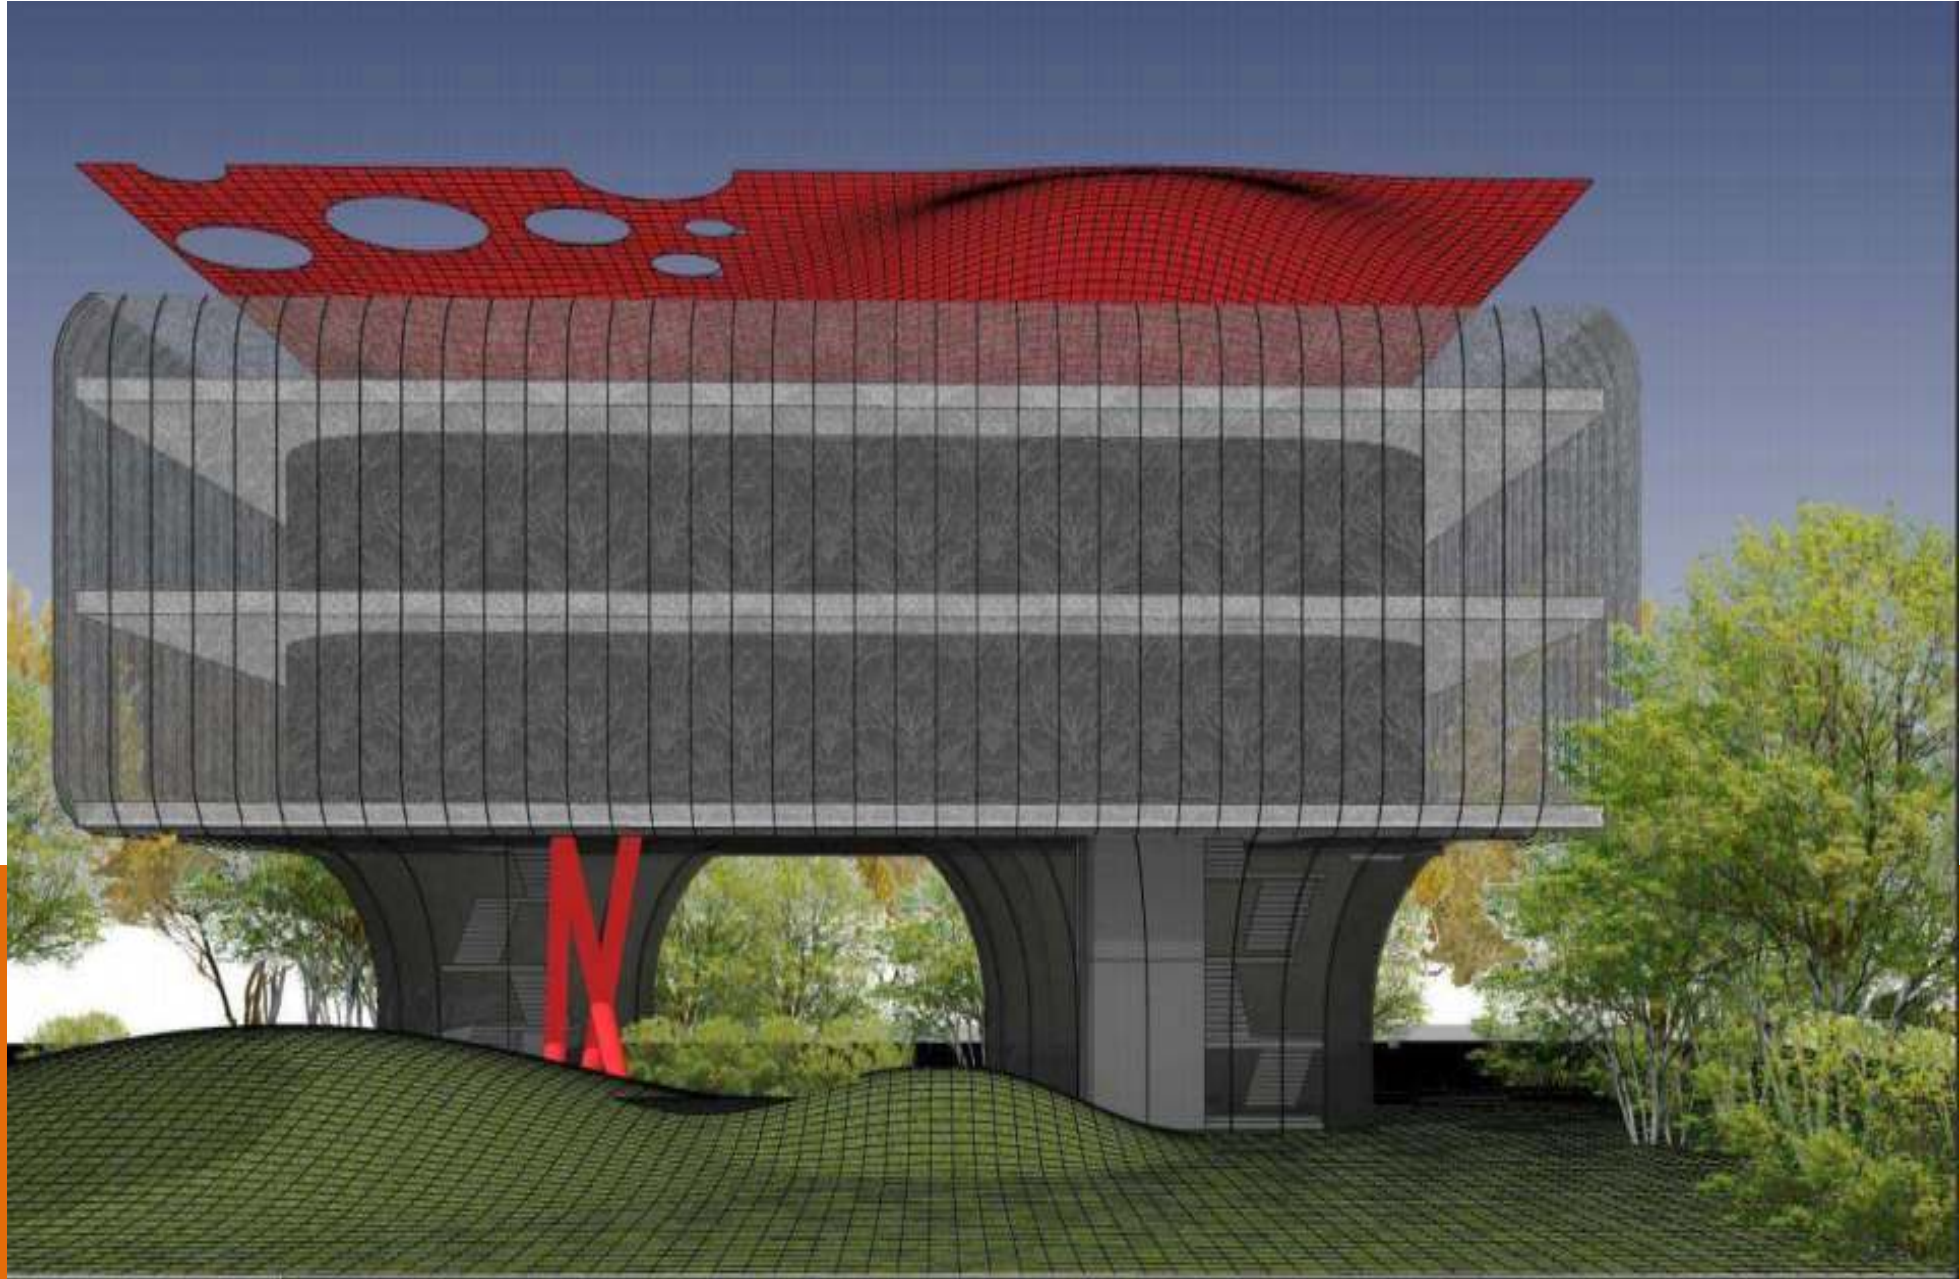

TOWER 'B'

UNIT PLAN

3BHK+3T+UTILITY - 1958 SQ.FT &

PARTICULAR	SQFT
BUILT UP AREA	1530.07
FAR AREA	1465
BALCONY AREA	268.97

CLUB

VIEWS

An aerial photograph of a city, likely New York City, taken during sunset or sunrise. The sky is a deep orange, and the city buildings are silhouetted against the light. A large, dark circular overlay is centered on the image, containing the text "Thank you" in white. The overlay has a dashed white border. In the top right and bottom left corners, there are decorative elements consisting of two parallel diagonal lines.