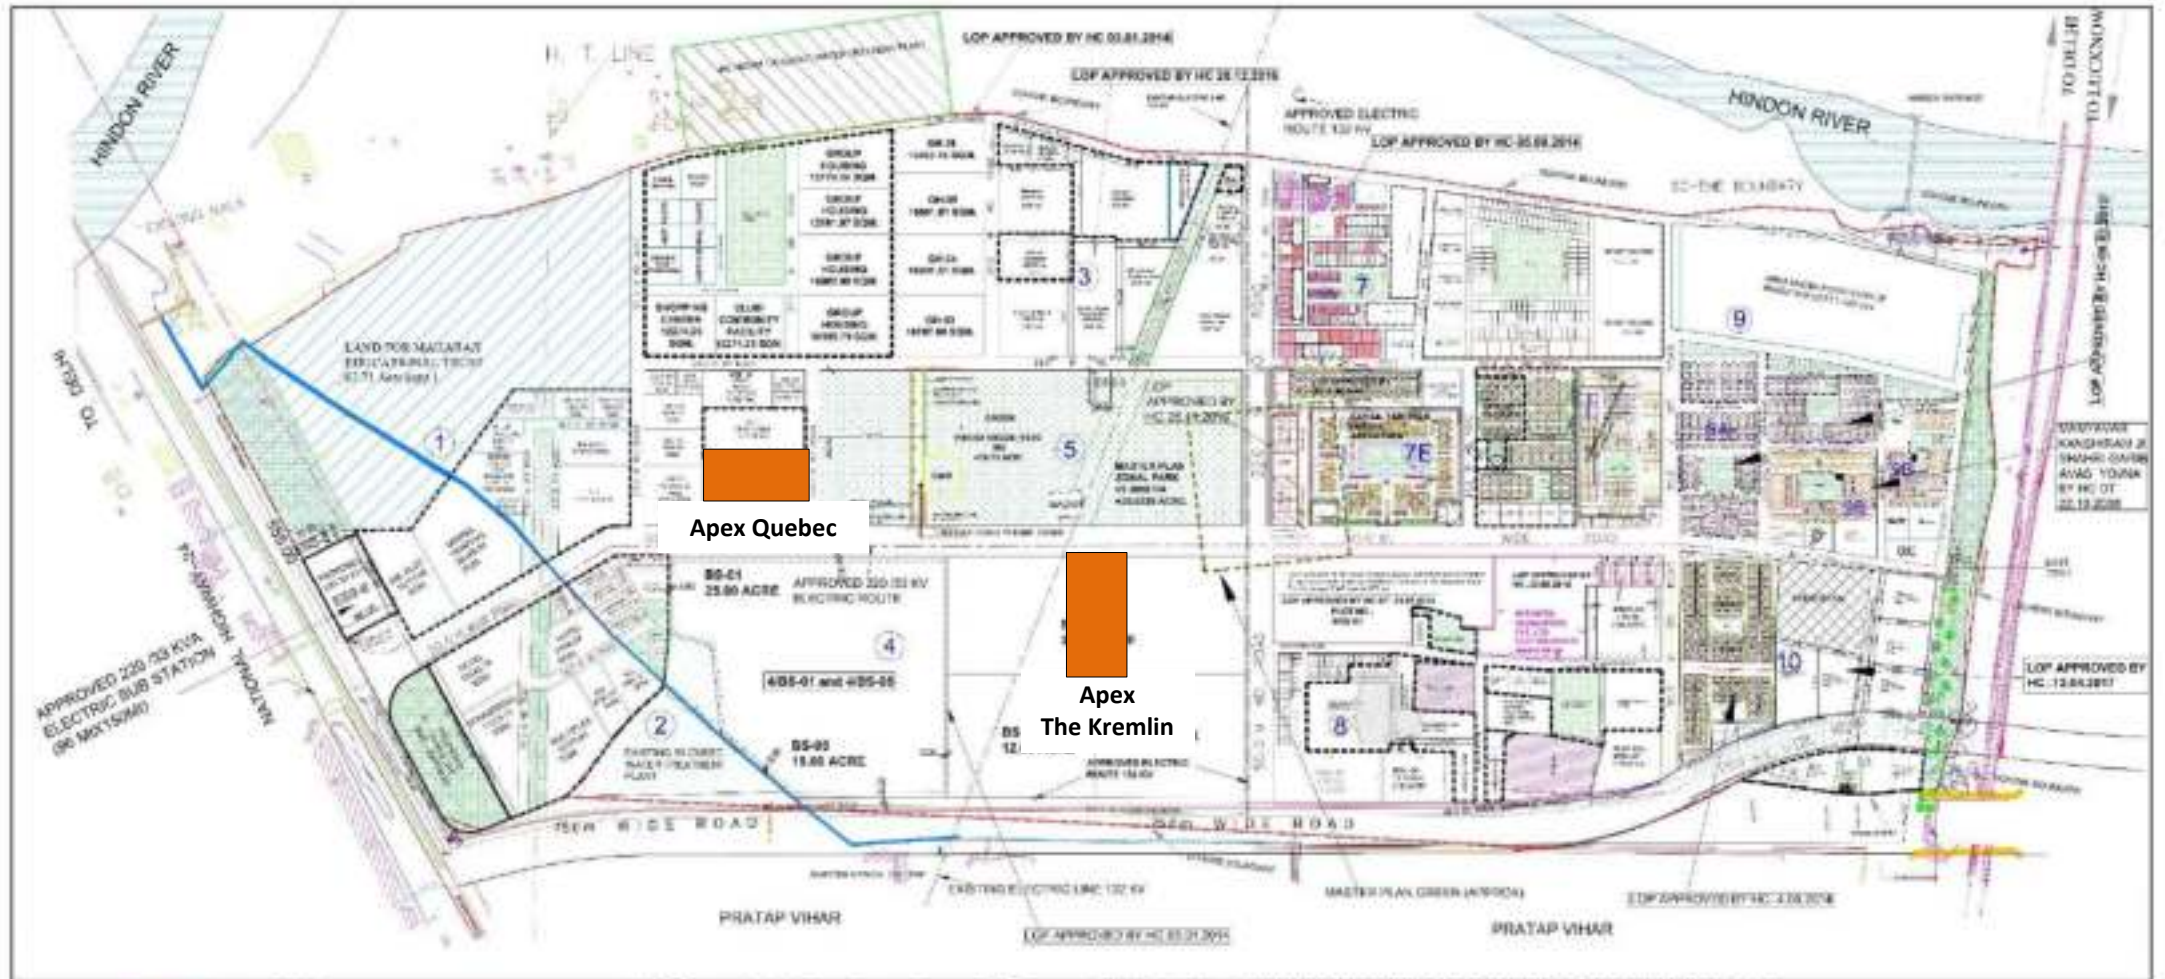

UPVP ARCHITECTURE AND PLANNING UNIT-5 AVAS EVAM VIKAS PARISHAD LUCKNOW Email: upvp@upvp.com	NOTE:	SCALE:	DATE - 16.10.2016	NORTH:	SIDDHARTH VIHAR YOJNA, GHAZIABAD, U.P.					
	SHEET NO: PLAN NO:		ARCHITECTURE & PLANNING UNIT-5 AVAS EVAM VIKAS PARISHADLUCKNOW.			Draft by: ARCHITECT NAME SP. ARCH. MOBILE NO.	AMITA SRIVASTAVA A.I.A. ASSTT ARCH. PLANNER	ARVIND DEO S.Arch. A.I.A. (S.E.A.P.H. MURDOCH) A.I.A. ARCHITECT PLANNER	DINESH KUMAR A.I.A. CHIEF ARCH. PLANNER	AJAY CHAUHAN I.A.S. AVAS AYUKT